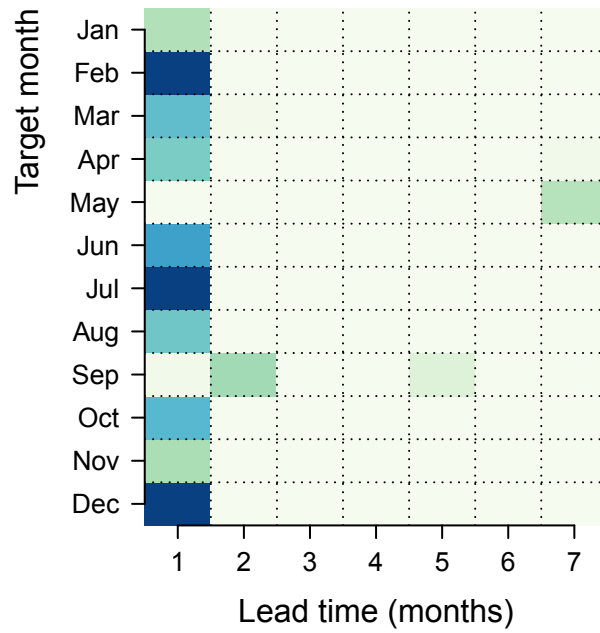

Temperature QM

Temperature LS