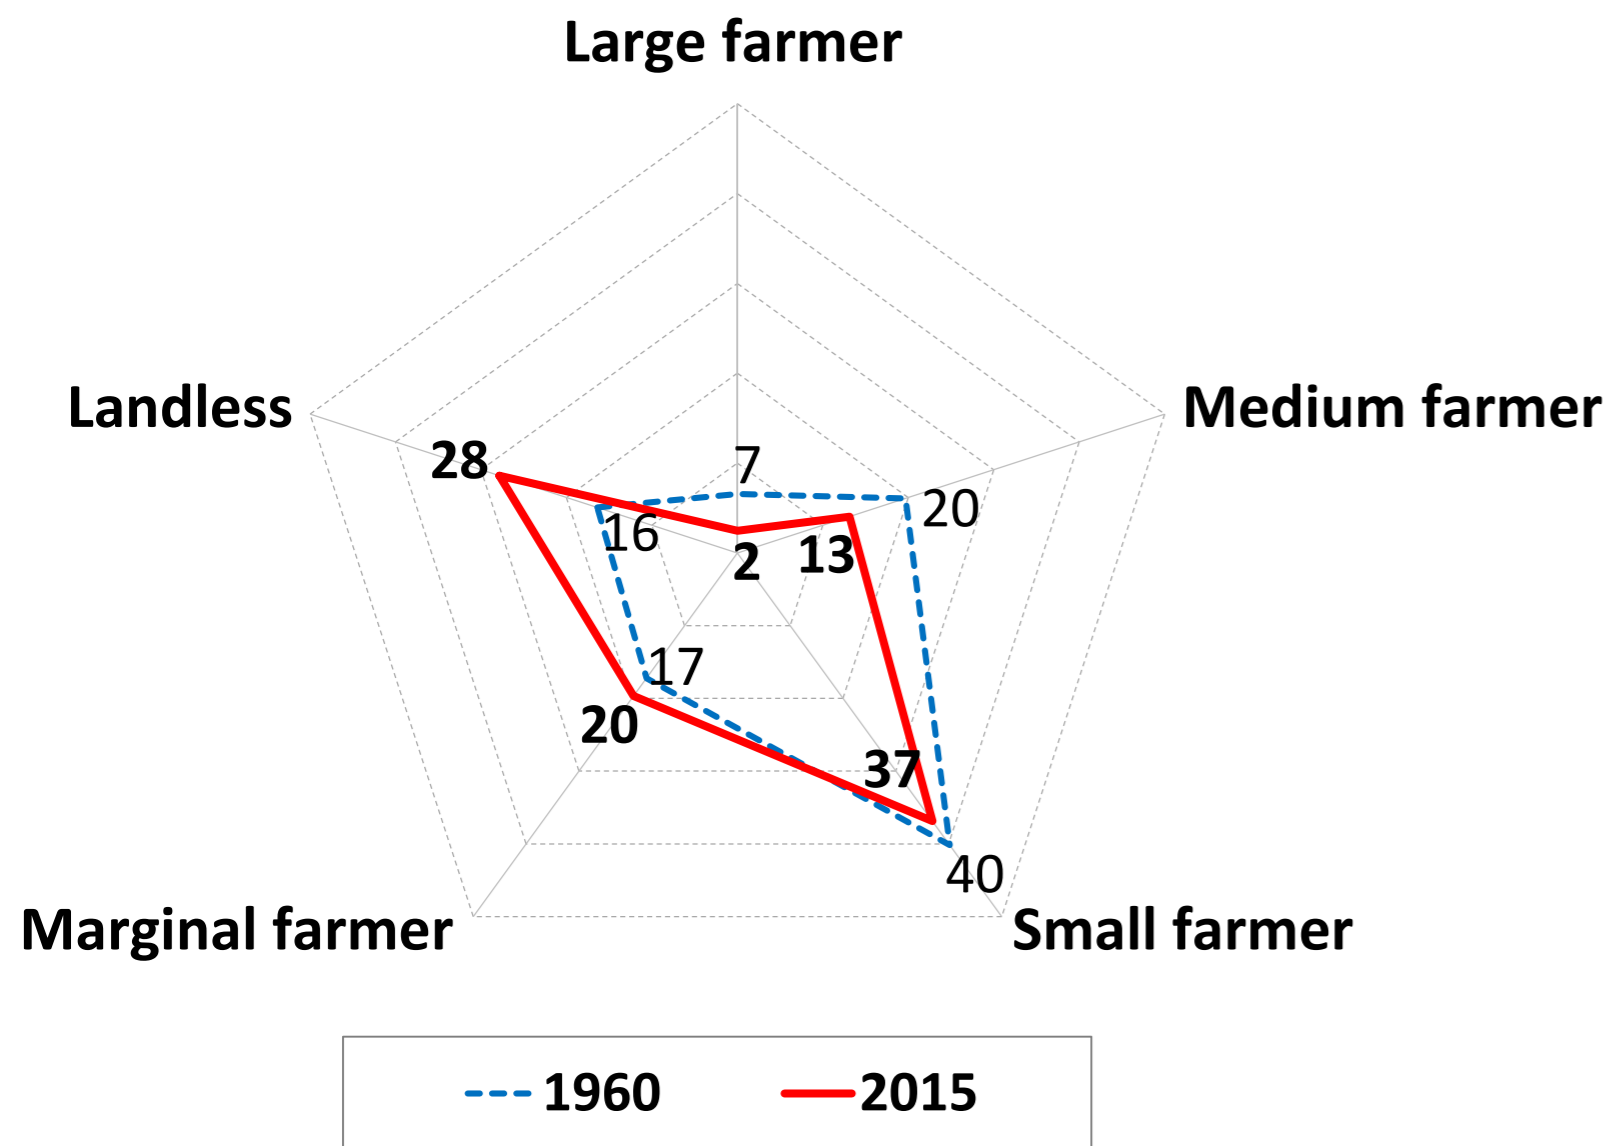

SHS1

SHS2

SHS3

Farmer categories by Bangladesh government:

[1 acre = 0.405 hectare]

- Large farmer (land > 7.5 acre)
- Medium farmer (land, 2.5–7.5 acre)
- Small farmer (land, 0.5–2.5 acre)
- Marginal farmer (land, 0.05–0.5 acre)
- Landless (land, 0 acre)