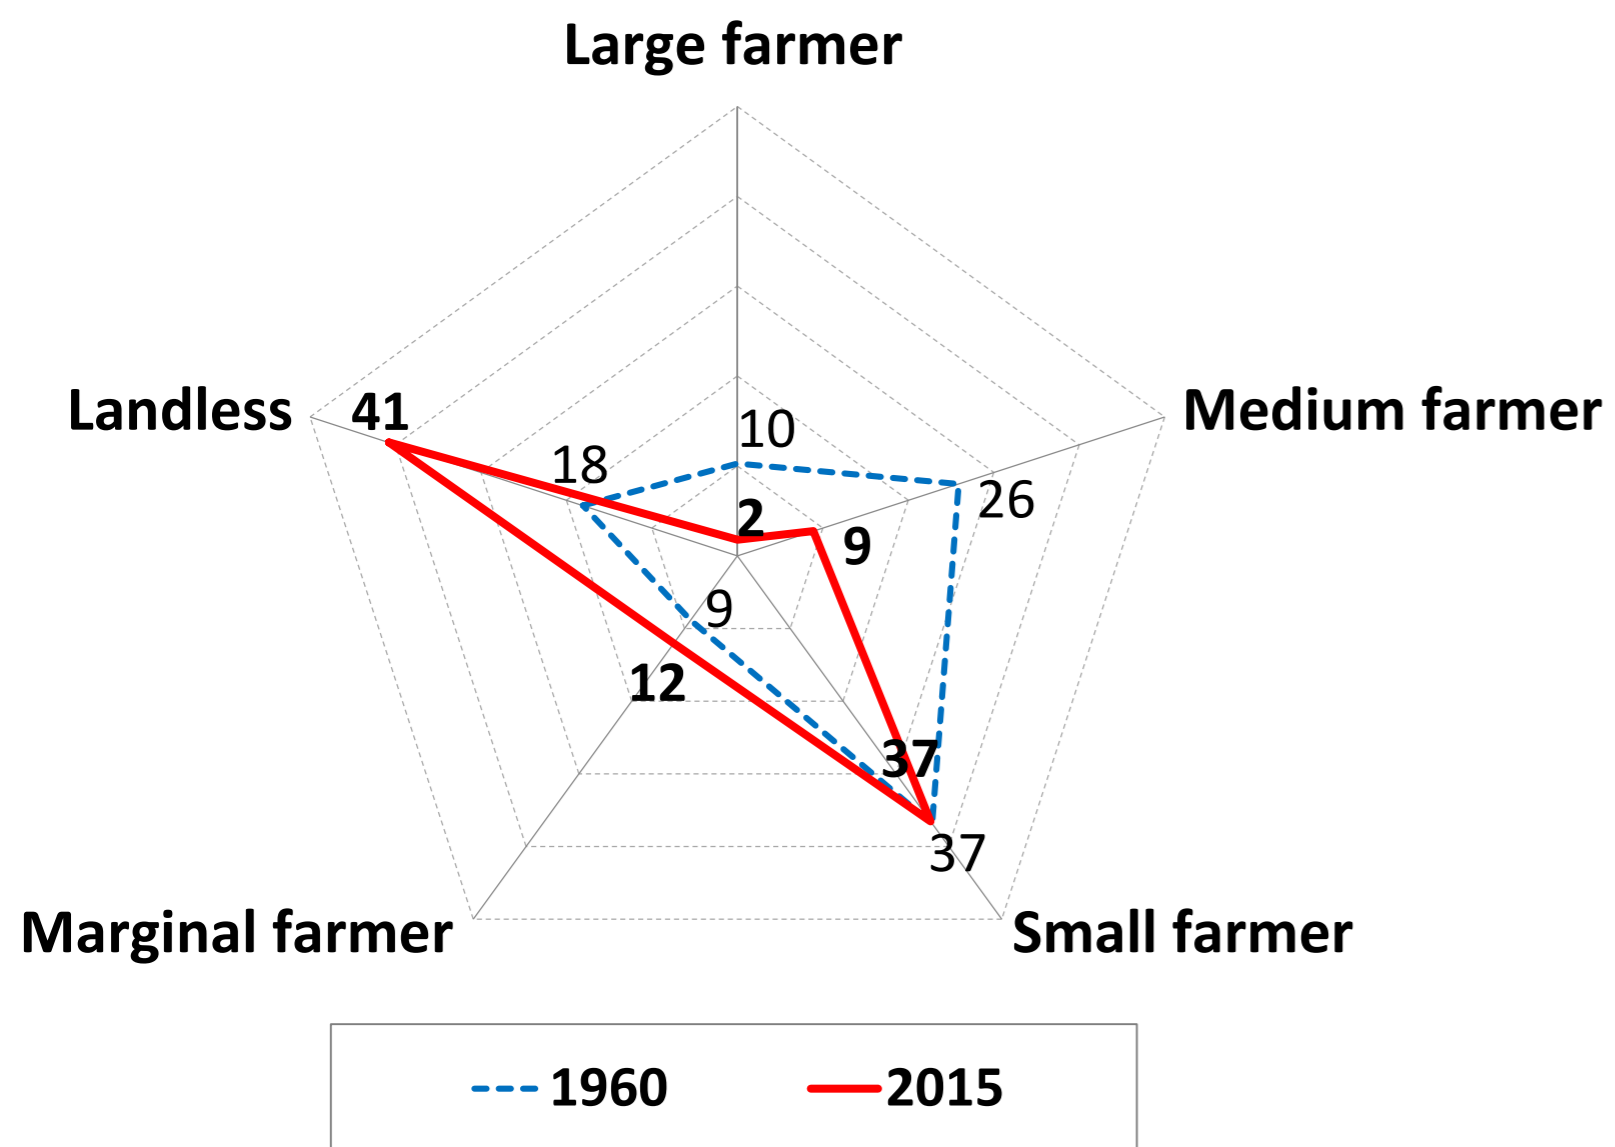

SHS1

SHS2

SHS3

Farmer categories by Bangladesh government:

[1 acre = 0.405 hectare]

- Large farmer (land > 7.5 acre)
- Medium farmer (land, 2.5–7.5 acre)
- Small farmer (land, 0.5–2.5 acre)
- Marginal farmer (land, 0.05–0.5 acre)
- Landless (land, 0 acre)