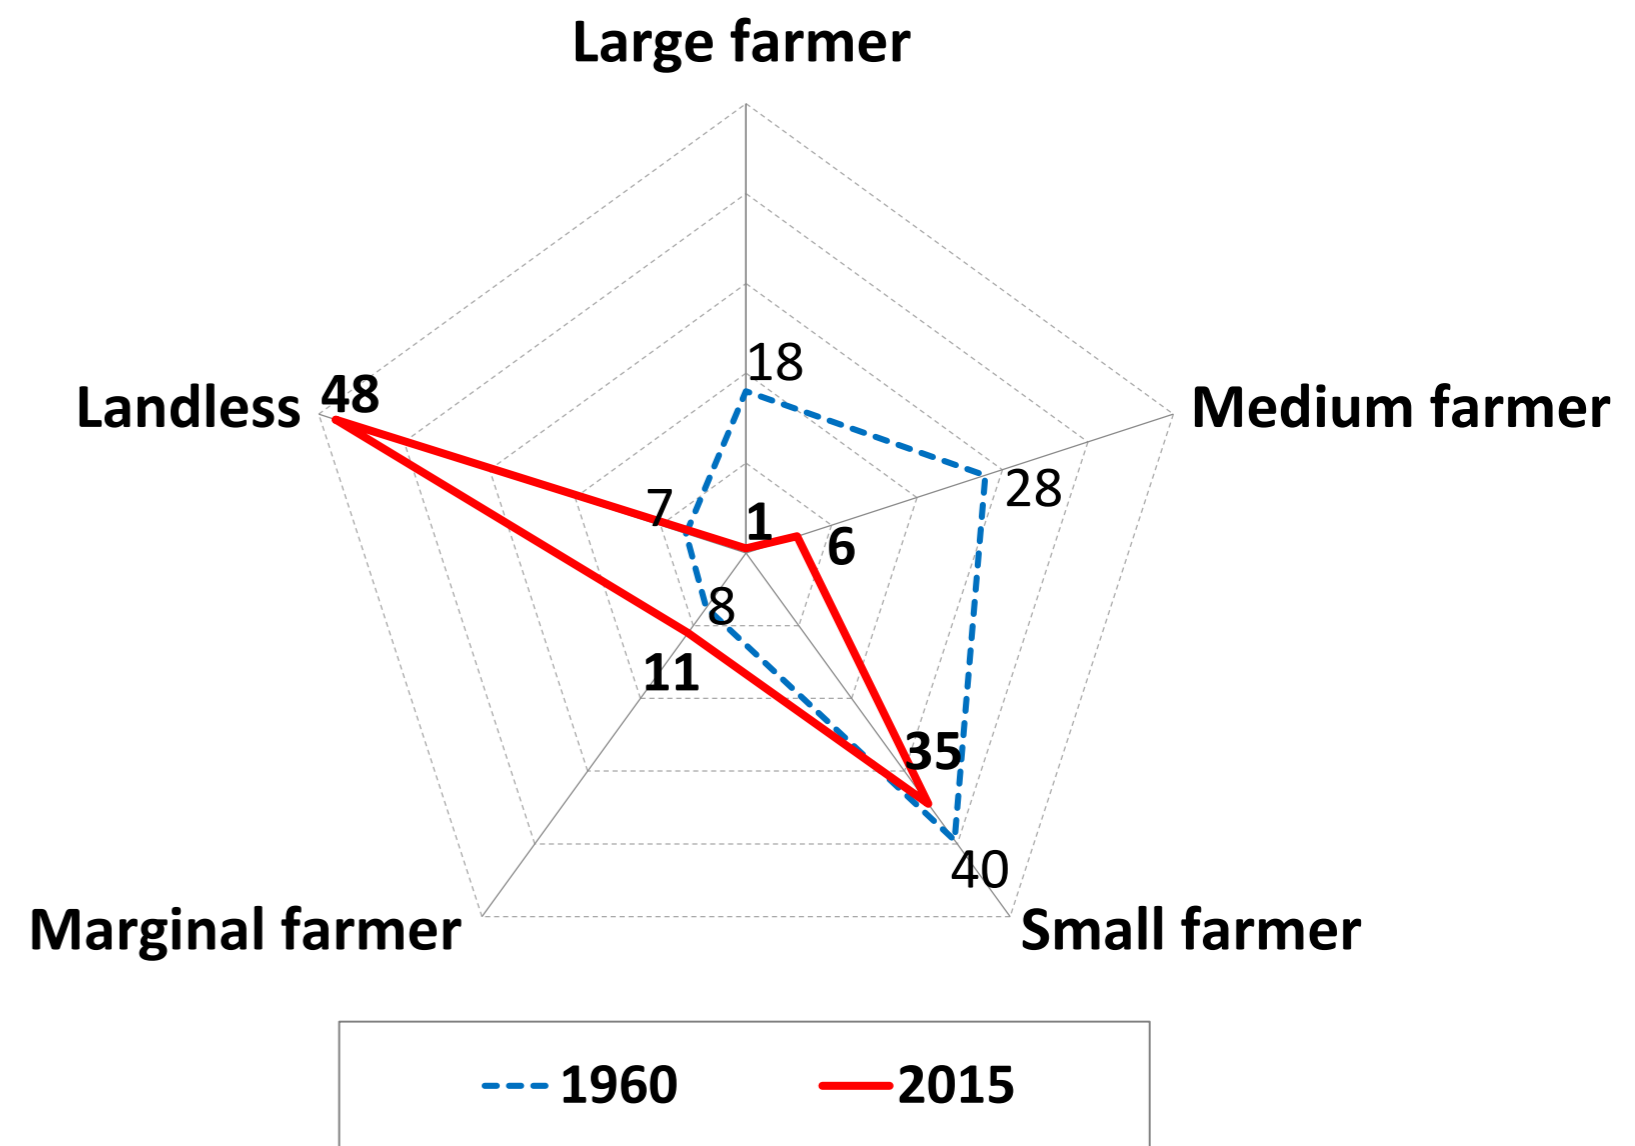

SHS1

SHS2

SHS3

Farmer categories by Bangladesh government:

[1 acre = 0.405 hectare]

- Large farmer (land > 7.5 acre)
- Medium farmer (land, 2.5–7.5 acre)
- Small farmer (land, 0.5–2.5 acre)
- Marginal farmer (land, 0.05–0.5 acre)
- Landless (land, 0 acre)