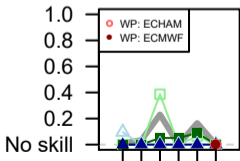

Brier skill score

SWSI

V (M1) [%]

V (M2) [%]

Oros

Castanhão

Lower Jaguaribe