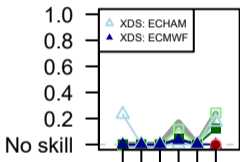

Brier skill score

SWSI

V (M1) [%]

V (M2) [%]

Oros

Castanhão

Lower Jaguaribe