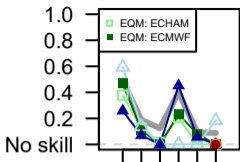

Brier skill score

SWSI

V (M1) [%]

V (M2) [%]

Oros

Castanhão

Lower Jaguaribe