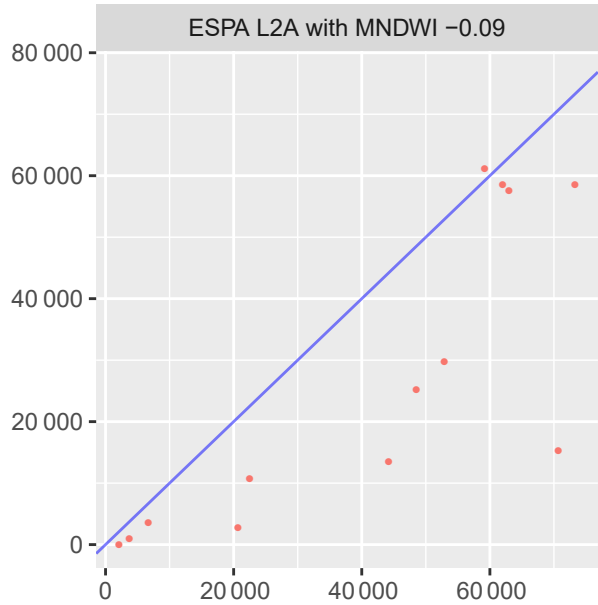

Surface area (m²) – remote sensing data

Surface area (m²) – field data