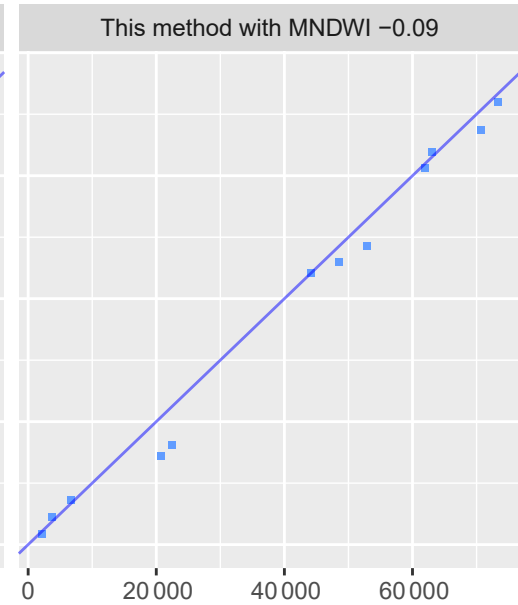

Surface area (m²) – remote sensing data

Surface area (m²) – field data