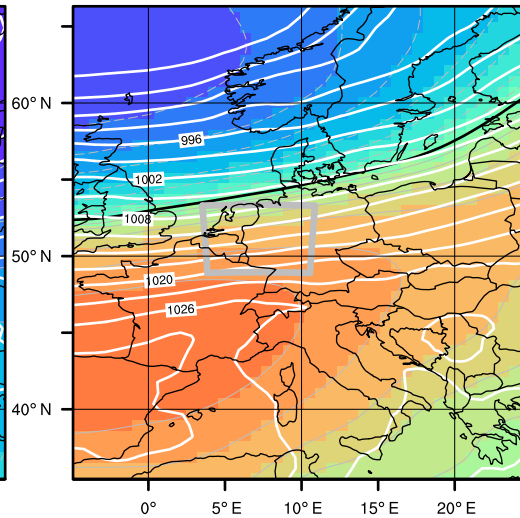

C1: 6 members

C4: 4 members

C2: 12 members

Outlier

C3: 9 members

gpm