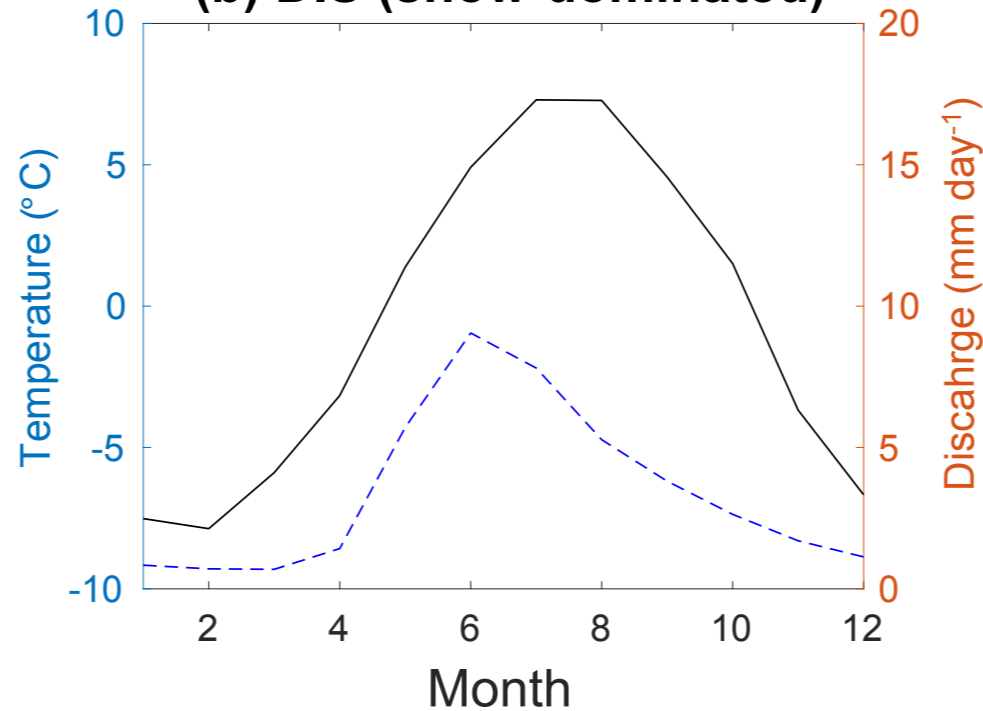

(a) GOL (pluvial)

— Mean monthly temperature
- - - Mean monthly discharge

(b) DIS (snow-dominated)

— Mean monthly temperature
- - - Mean monthly discharge

(c) RHG (glacier)

— Mean monthly temperature
- - - Mean monthly discharge