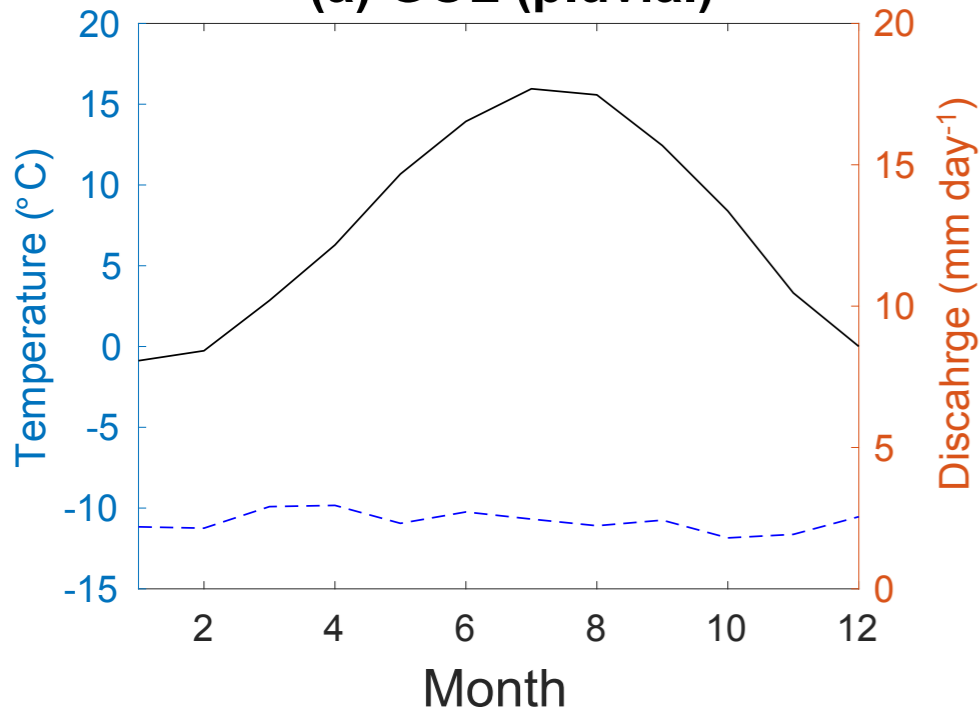

(a) GOL (pluvial)

— Mean monthly temperature
- - - Mean monthly discharge

(b) DIS (snow-dominated)

— Mean monthly temperature
- - - Mean monthly discharge

(c) RHG (glacier)

— Mean monthly temperature
- - - Mean monthly discharge