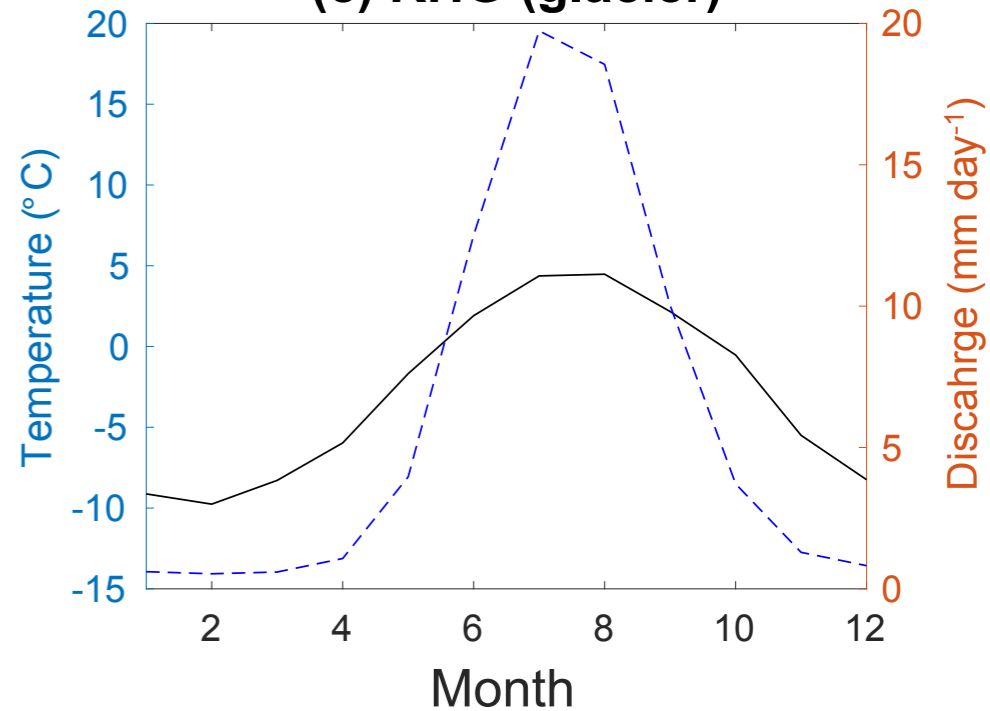

(a) GOL (pluvial)

— Mean monthly temperature
- - - Mean monthly discharge

(b) DIS (snow-dominated)

— Mean monthly temperature
- - - Mean monthly discharge

(c) RHG (glacier)

— Mean monthly temperature
- - - Mean monthly discharge