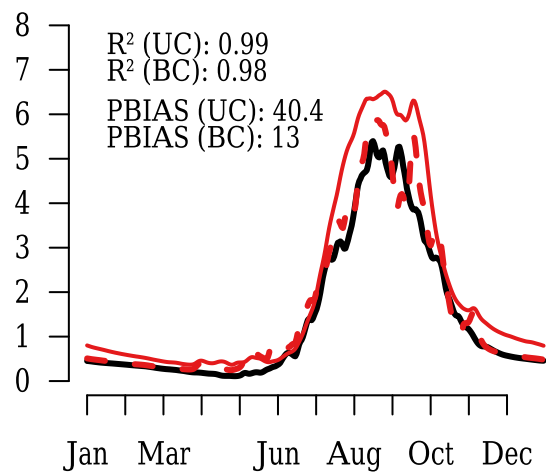

CanESM2-RCM4**CanESM2-RCA4****CNRM-CM5-RCA4****GFDL-RCA4****EC-EARTH-Hirham5****EC-EARTH-RACMO****EC-EARTH-RCA4****MIROC-RCA4****MPI-M-ESM-LR-RCA4****NorESM1-RCA4****Average Q (1970-1999)**

- WFD
- UC
- - BC