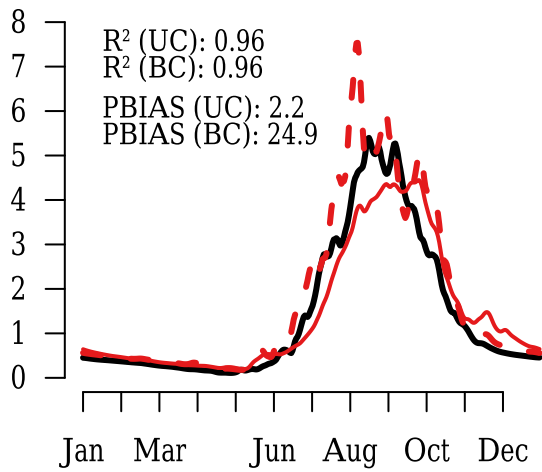

CanESM2-RCM4**CanESM2-RCA4****CNRM-CM5-RCA4****GFDL-RCA4****EC-EARTH-Hirham5****EC-EARTH-RACMO****EC-EARTH-RCA4****MIROC-RCA4****MPI-M-ESM-LR-RCA4****NorESM1-RCA4****Average Q (1970-1999)**

- WFD
- UC
- - BC