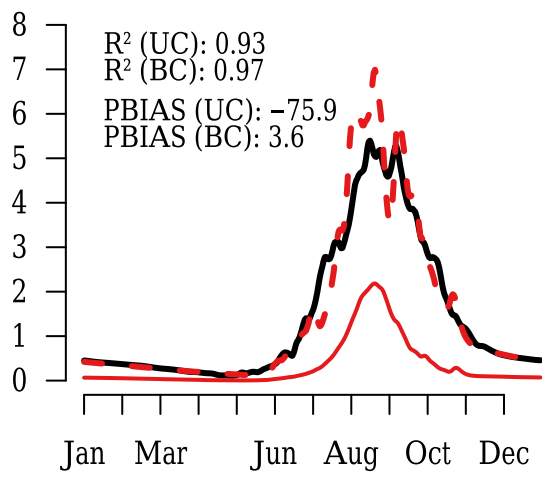

CanESM2-RCM4**CanESM2-RCA4****CNRM-CM5-RCA4****GFDL-RCA4****EC-EARTH-Hirham5****EC-EARTH-RACMO****EC-EARTH-RCA4****MIROC-RCA4****MPI-M-ESM-LR-RCA4****NorESM1-RCA4****Average Q (1970-1999)**

- WFD
- UC
- - BC