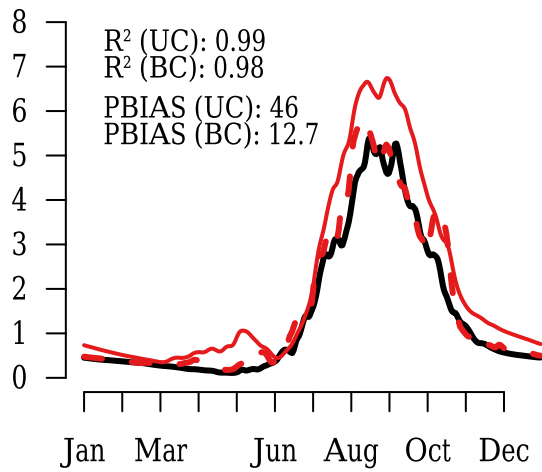

CanESM2-RCM4**CanESM2-RCA4****CNRM-CM5-RCA4****GFDL-RCA4****EC-EARTH-Hirham5****EC-EARTH-RACMO****EC-EARTH-RCA4****MIROC-RCA4****MPI-M-ESM-LR-RCA4****NorESM1-RCA4****Average Q (1970-1999)**

- WFD
- UC
- - BC