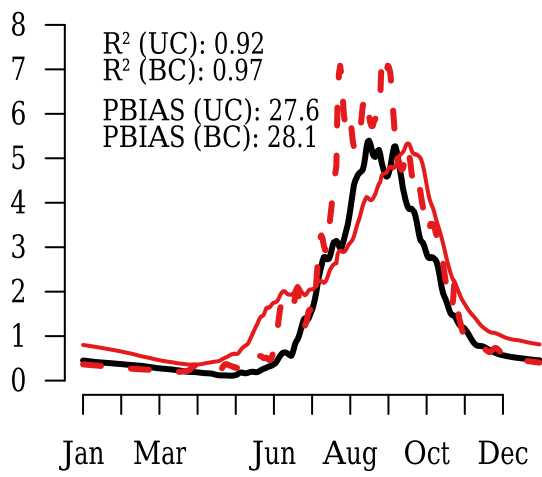

CanESM2-RCM4**CanESM2-RCA4****CNRM-CM5-RCA4****GFDL-RCA4****EC-EARTH-Hirham5****EC-EARTH-RACMO****EC-EARTH-RCA4****MIROC-RCA4****MPI-M-ESM-LR-RCA4****NorESM1-RCA4****Average Q (1970-1999)**

- WFD
- UC
- - BC