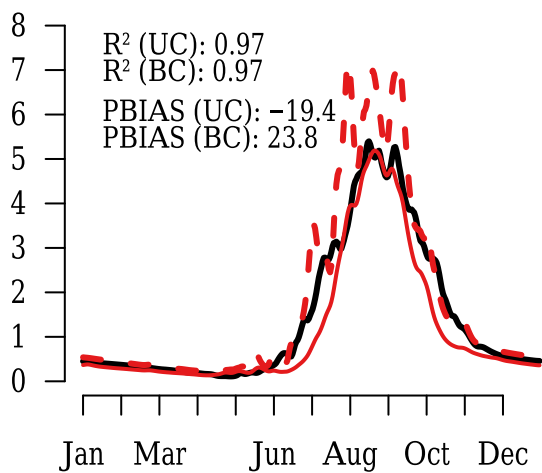

CanESM2-RCM4**CanESM2-RCA4****CNRM-CM5-RCA4****GFDL-RCA4****EC-EARTH-Hirham5****EC-EARTH-RACMO****EC-EARTH-RCA4****MIROC-RCA4****MPI-M-ESM-LR-RCA4****NorESM1-RCA4****Average Q (1970-1999)**

- WFD
- UC
- - BC