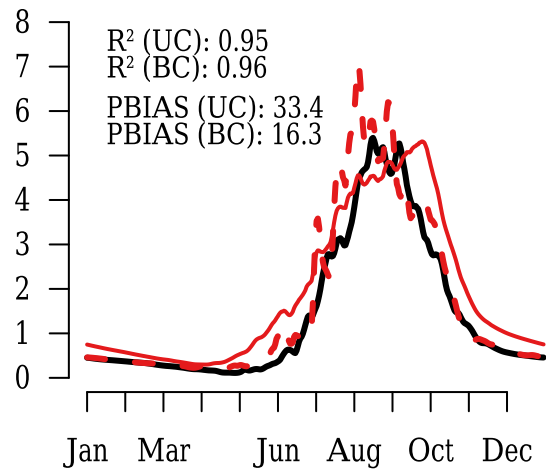

CanESM2-RCM4**CanESM2-RCA4****CNRM-CM5-RCA4****GFDL-RCA4****EC-EARTH-Hirham5****EC-EARTH-RACMO****EC-EARTH-RCA4****MIROC-RCA4****MPI-M-ESM-LR-RCA4****NorESM1-RCA4****Average Q (1970-1999)**

- WFD
- UC
- - BC