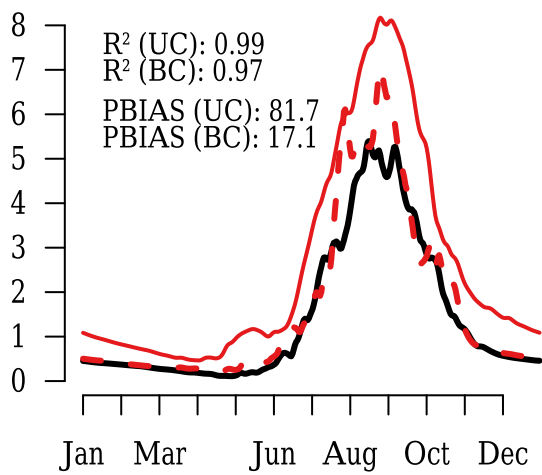

CanESM2-RCM4**CanESM2-RCA4****CNRM-CM5-RCA4****GFDL-RCA4****EC-EARTH-Hirham5****EC-EARTH-RACMO****EC-EARTH-RCA4****MIROC-RCA4****MPI-M-ESM-LR-RCA4****NorESM1-RCA4****Average Q (1970-1999)**

- WFD
- UC
- - BC