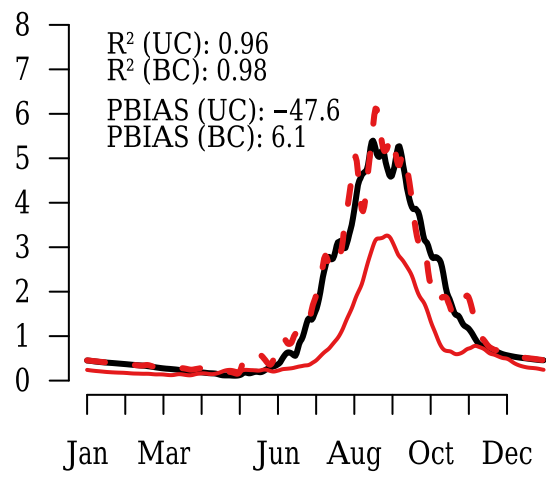

CanESM2-RCM4**CanESM2-RCA4****CNRM-CM5-RCA4****GFDL-RCA4****EC-EARTH-Hirham5****EC-EARTH-RACMO****EC-EARTH-RCA4****MIROC-RCA4****MPI-M-ESM-LR-RCA4****NorESM1-RCA4****Average Q (1970-1999)**

- WFD
- UC
- - BC