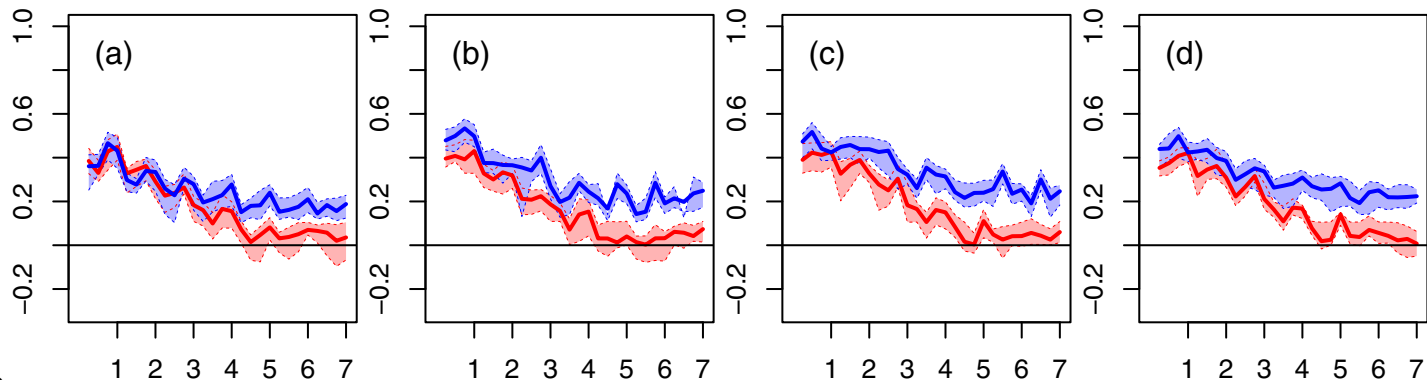

Warm (April–September)

CINN6

CNON6

CKLN6

WVYN6

Cool (October–March)

CINN6

CNON6

CKLN6

WVYN6

Forecast lead time [day]

— Raw precipitation

— Preprocessed precipitation