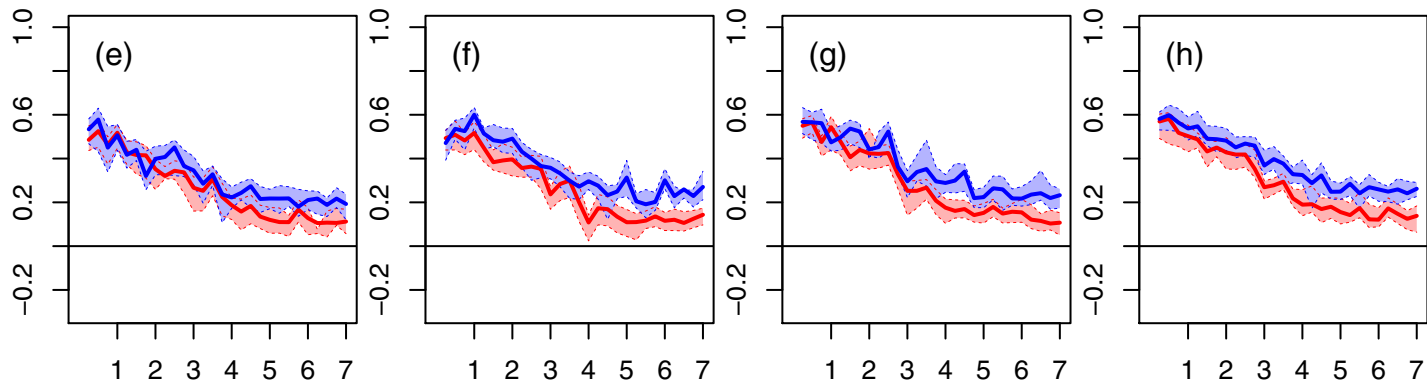

Warm (April–September)

CINN6

CNON6

CKLN6

WVYN6

Cool (October–March)

CINN6

CNON6

CKLN6

WVYN6

Forecast lead time [day]

— Raw precipitation

— Preprocessed precipitation