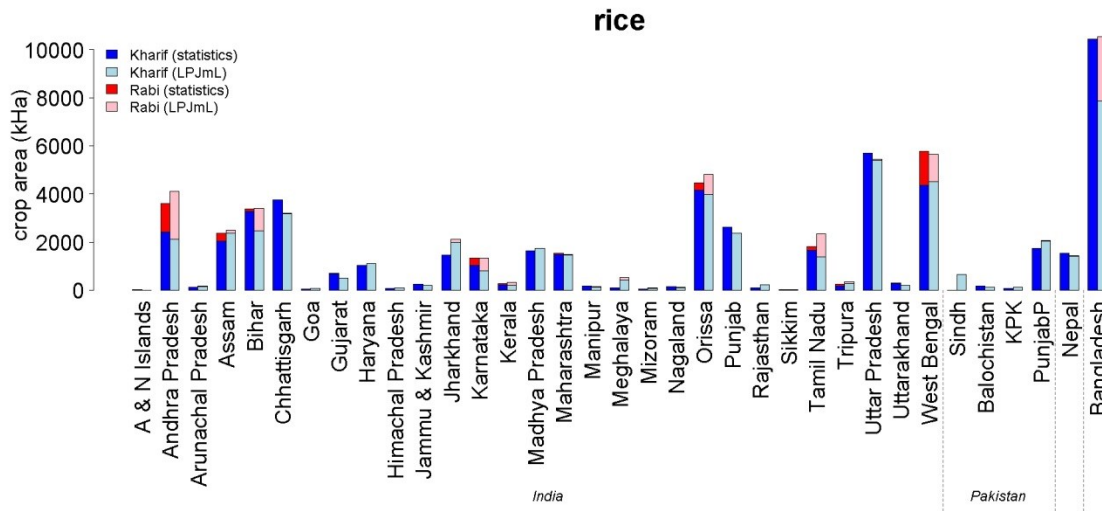

SUPPLEMENT