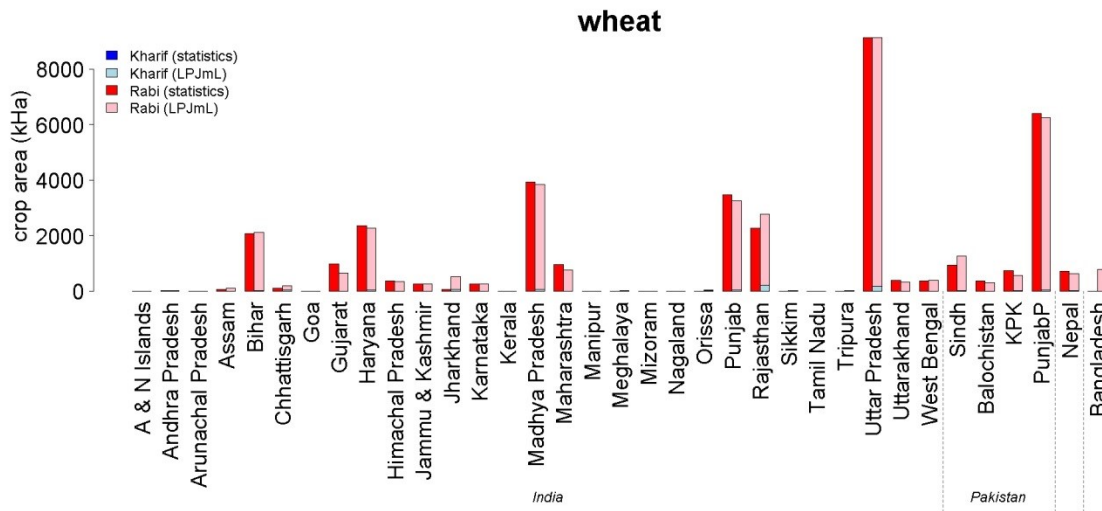

SUPPLEMENT